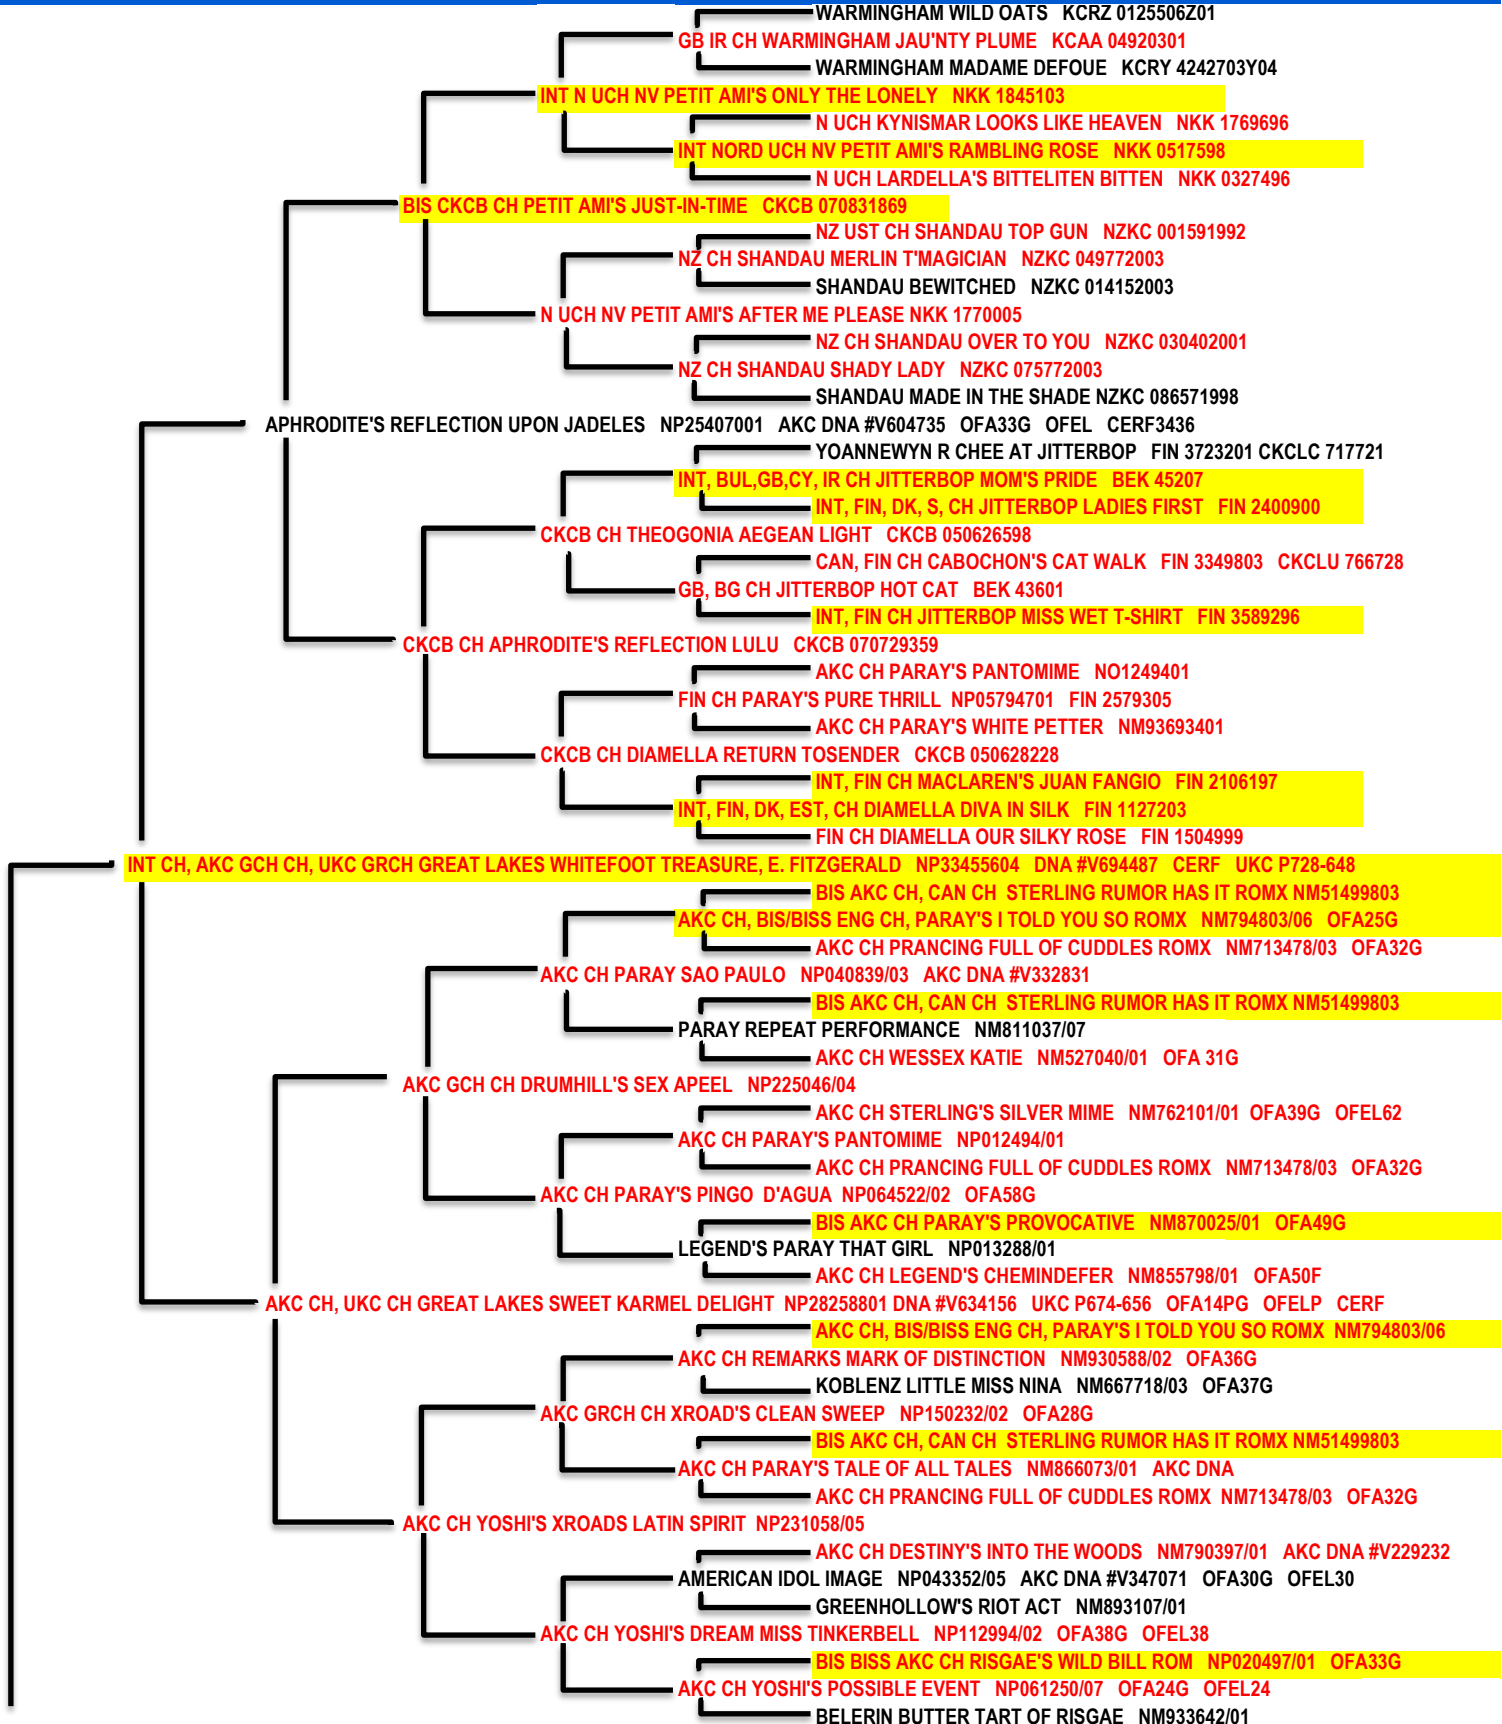

GREAT LAKES BICHON FRISE

PEDIGREE

CH GREAT LAKES MOTOR CITY FLASH

UKC CH GREAT LAKES MOTOR CITY FLASH AKC NP42422906 AKC DNA #V800066 UKC P818-247